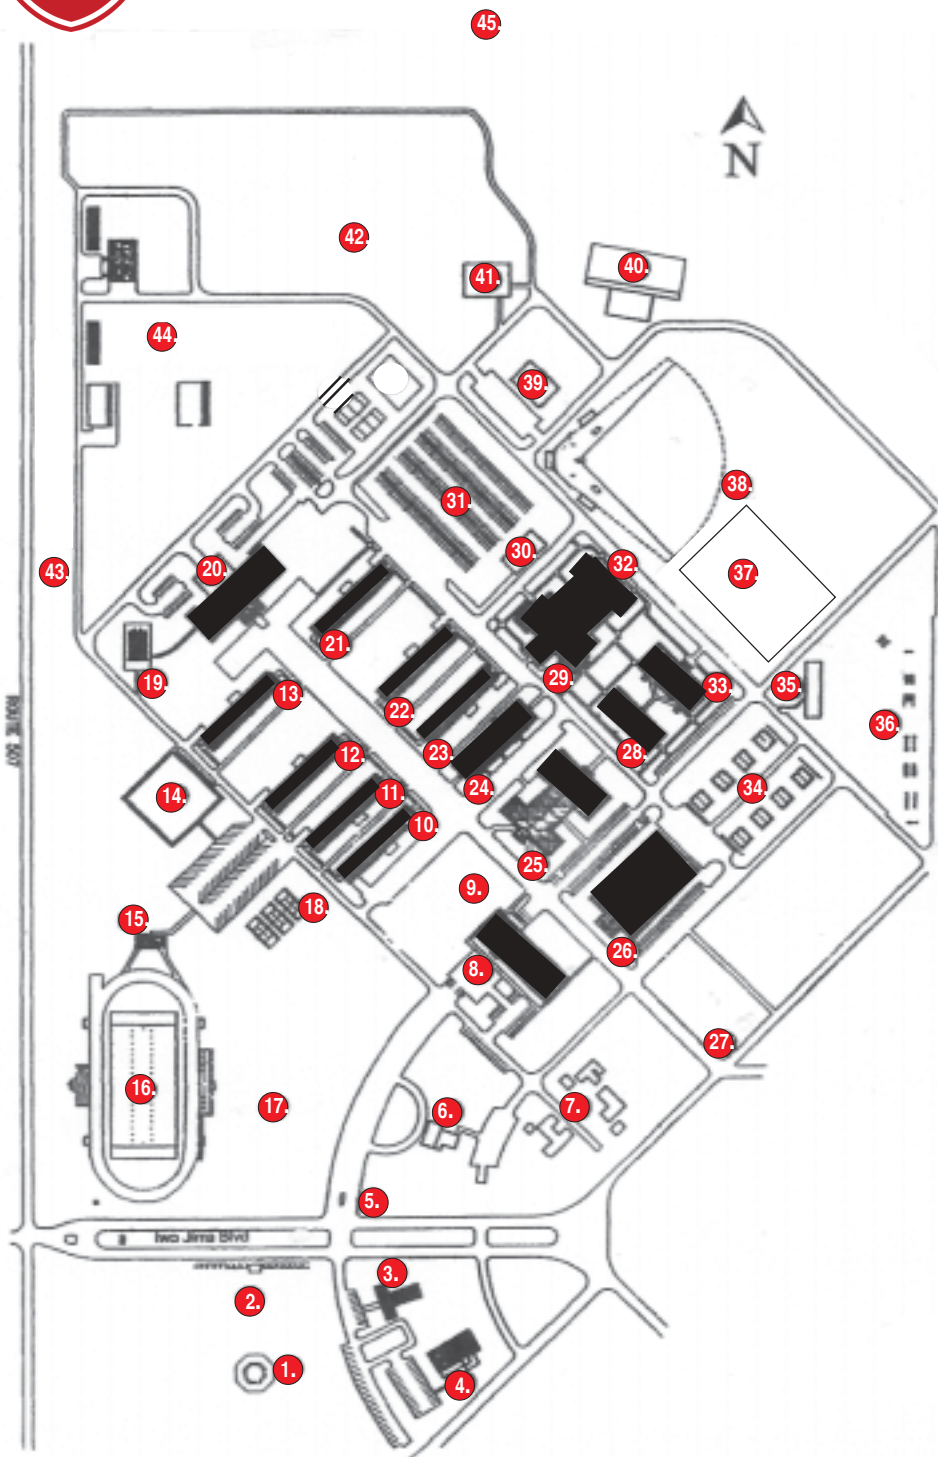

## CAMPUS MAP

#### Legend

1. Iwo Jima Monument
2. Parade Ground
3. Visitor's Center and Museum
4. Mary Moody Northern Memorial Chapel
5. Merritt Gate
6. President's Quarters
7. Senior Staff Housing
8. William Hill Cocke Administration Building
9. Henry C. "Hank" Schulte Memorial Garden
10. Alpha Company - Smith Hall
11. Golf Company - Johnson Hall
12. Bravo Company - Megee Hall
13. Charlie Company - Gary Hall
14. Florence E. King Athletic Center
15. Concession Stand Pavilion
16. Bowman Stadium
17. Soccer Field
18. Kriendler Tennis Courts
19. Gracey Swimming Pool
20. Neuhaus Mess Hall
21. Fox Company - Davis Hall
22. Delta Company - McIlhenny Hall
23. Echo Company - Greene Hall
24. Munn Memorial Cadet Services Center
25. Coleman Hall - Academic & Military Offices
26. Cadet Activities Center - MajGen Douglas Peacher & Gwendolyn E. Peacher
27. Chosin Few Memorial Gate
28. Belle Blaschke Social Sciences & Foreign Languages Center
29. Harold James Memorial Library
30. Central Chill Plant
31. Auditorium Parking
32. Col Phillip J. Yeckel Memorial Auditorium
33. Tom T. East, Jr. Math-Science Center
34. Zachry Housing
35. Boxing Gym
36. Confidence Course
37. All Sports Field
38. Col Justice M. Chambers Memorial Field
39. Weight Gym
40. Gilmore Marksmanship Training Center
41. Junior Varsity Gym
42. Paintball Course
43. Combat Mud Course
44. Industrial & Maintenance Complex
45. Leadership & Physical Training Courses

**Legend**

1. Texas State Technical College
2. K-Mart/HEB Shopping Center
3. McDonalds
4. Cinema Triple & FunWorld Gameroom
5. Movies 10
6. Boggus Stadium
7. Chamber of Commerce
8. Holiday Inn Express
9. Marriott Courtyard
10. La Quinta
11. Texas Travel Information Center
12. Valle Vista Mall
13. Best Western
14. Super Walmart
15. Ramada Limited
16. Valley Baptist Medical Center