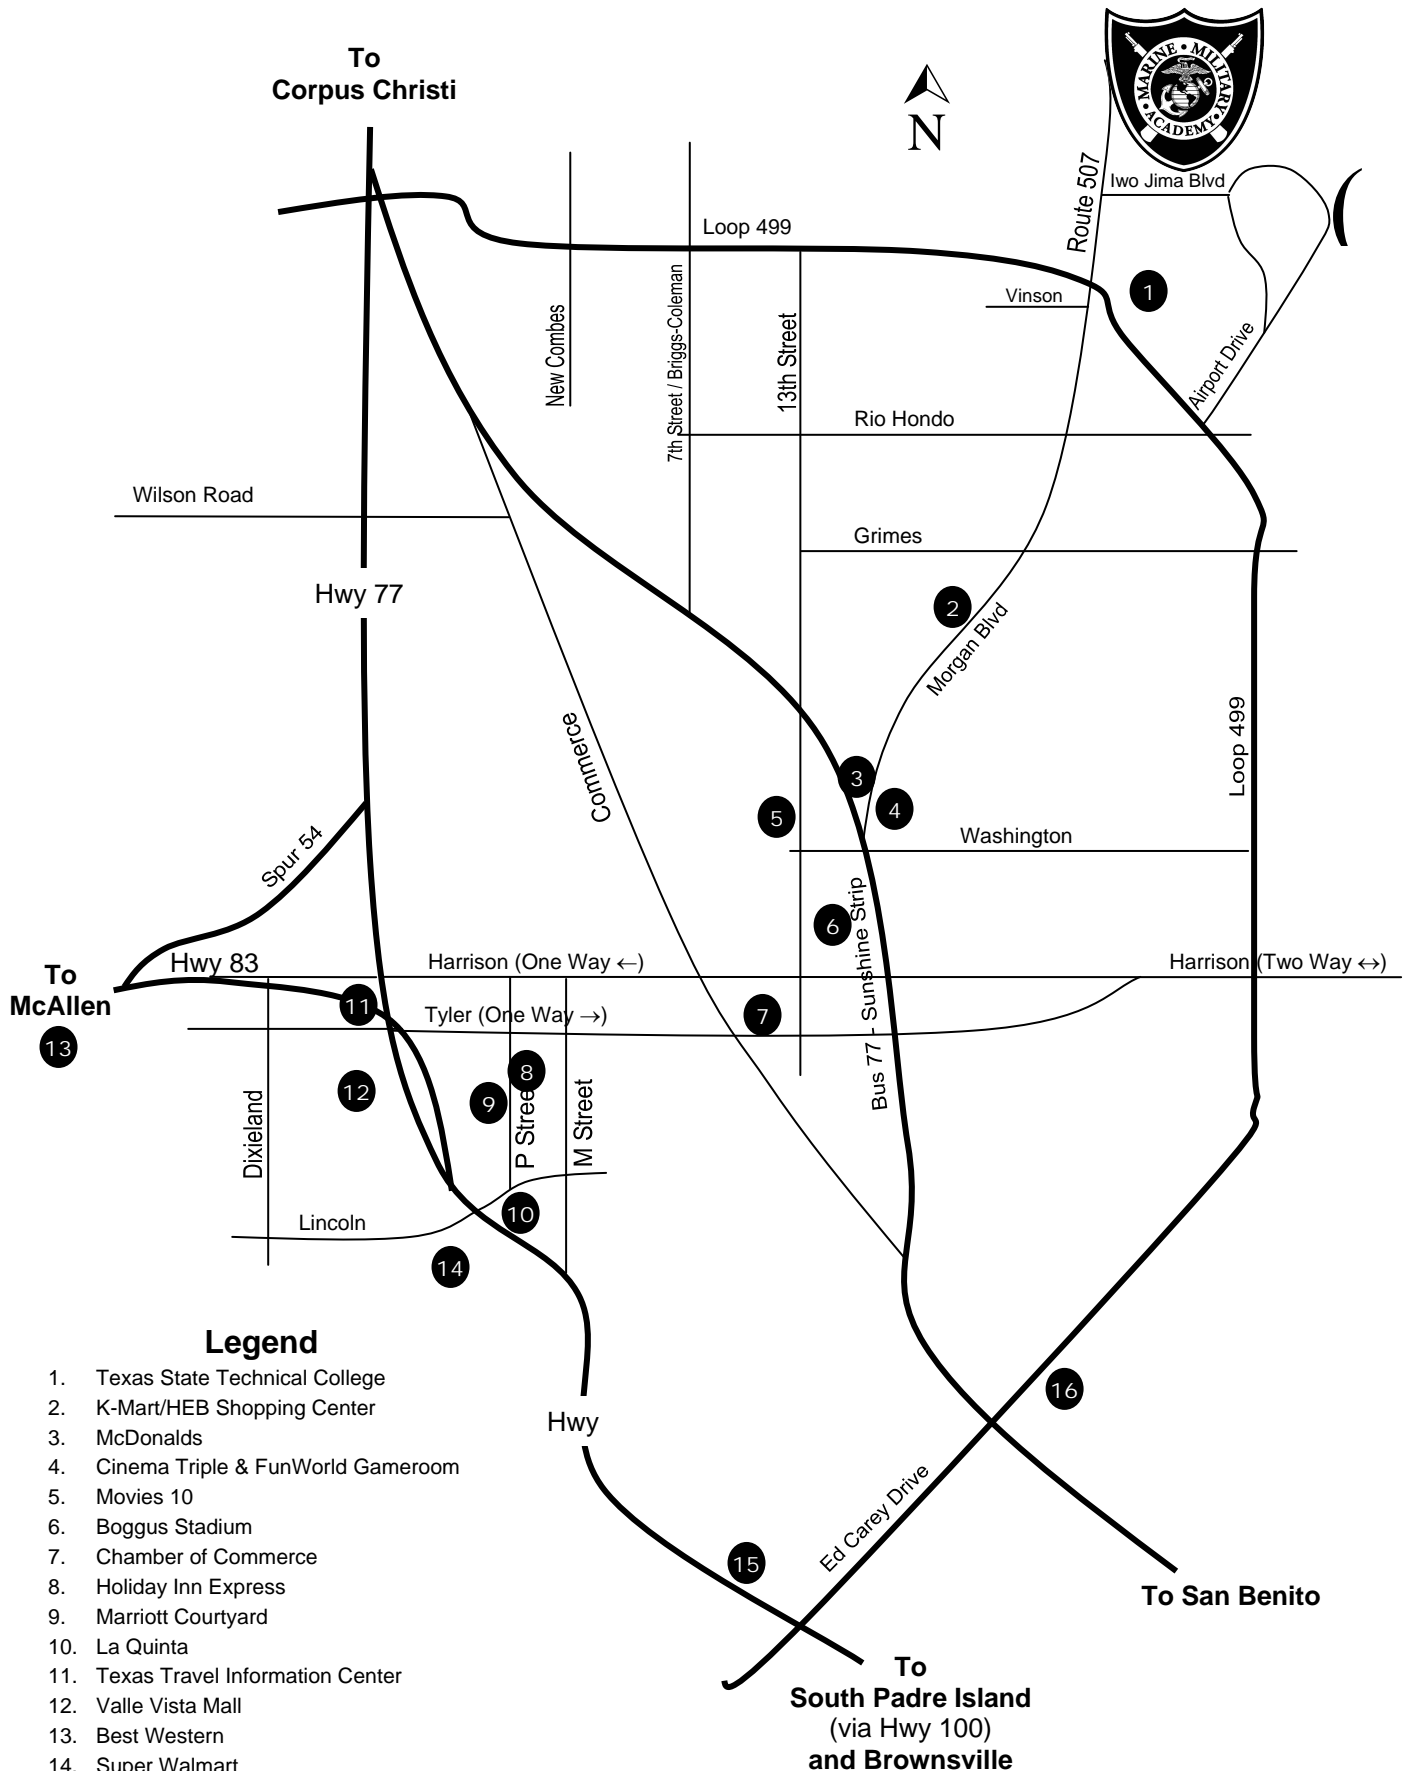

## CAMPUS MAP

#### Legend

1. Iwo Jima Monument
2. Parade Ground
3. Visitor's Center and Museum
4. Mary Moody Northern Memorial Chapel
5. Merritt Gate
6. President's Quarters
7. Senior Staff Housing
8. William Hill Cocke Administration Building
9. Henry C. "Hank" Schulte Memorial Garden
10. Alpha Company - Smith Hall
11. Golf Company - Johnson Hall
12. Bravo Company - Megee Hall
13. Charlie Company - Gary Hall
14. Florence E. King Athletic Center
15. Concession Stand Pavilion
16. Bowman Stadium
17. Soccer Field
18. Kriendler Tennis Courts
19. Gracey Swimming Pool
20. Neuhaus Mess Hall
21. Fox Company - Davis Hall
22. Delta Company - McIlhenny Hall
23. Echo Company - Greene Hall
24. Munn Memorial Cadet Services Center
25. Coleman Hall - Academic & Military Offices
26. Cadet Activities Center - MajGen Douglas Peacher & Gwendolyn E. Peacher
27. Chosin Few Memorial Gate
28. Belle Blaschke Social Sciences & Foreign Languages Center
29. Harold James Memorial Library
30. Central Chill Plant
31. Auditorium Parking
32. Col Phillip J. Yeckel Memorial Auditorium
33. Tom T. East, Jr. Math-Science Center
34. Zachry Housing
35. Boxing Gym
36. Confidence Course
37. All Sports Field
38. Col Justice M. Chambers Memorial Field
39. Weight Gym
40. Gilmore Marksmanship Training Center
41. Junior Varsity Gym
42. Paintball Course
43. Combat Mud Course
44. Industrial & Maintenance Complex
45. Leadership & Physical Training Courses

**Legend**

1. Texas State Technical College
2. K-Mart/HEB Shopping Center
3. McDonalds
4. Cinema Triple & FunWorld Gameroom
5. Movies 10
6. Boggus Stadium
7. Chamber of Commerce
8. Holiday Inn Express
9. Marriott Courtyard
10. La Quinta
11. Texas Travel Information Center
12. Valle Vista Mall
13. Best Western
14. Super Walmart
15. Ramada Limited
16. Valley Baptist Medical Center